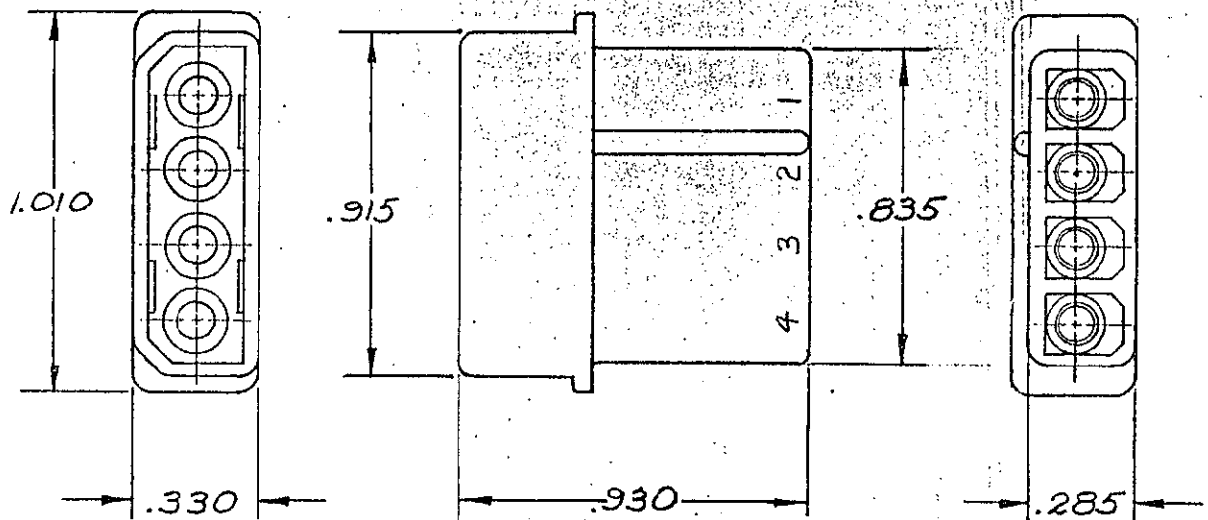

NUMBER
480426

1. THIS CAP TO BE USED WITH PLUGS 480424 & 480425.
2. TO BE USED WITH MATE-N-LOK PINS.

HOUSING	COLOR	REMARKS
1-480426-0	NATURAL	
1-480426-9	BLACK	
3-480426-0	NATURAL	HI-TEMP

DIMENSIONS IN INCHES. DO NOT SCALE PRINT.

CUSTOMER COPY
REFERENCE ONLY

MATERIAL AND FINISH
NYLON

TE TE Connectivity

CLASS .086 PIN HOUSING

H1 REVISED PER ECO-11-005294 RK HMR 19APR 11

WIRE RANGE INSULATION TYPE

LTR REVISION RECORD DR CHK DATE

TOLERANCE EXCEPT AS NOTED ± .015 ± 1° 2:1

LOC CM A NO 480426 REV H1

DR J.R. KUNKLE 12/27/66
CHK APP

NAME 4-CIRCUIT MATE-N-LOK CAP

PRINTED BY
53