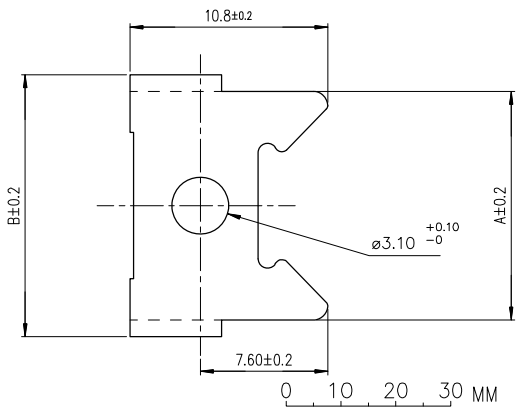

PLATING : zinc

SCREW - BOTH HEAD TYPES ALLOWED PER LOT

PART NUMBER	PACKAGING	A	B
86303425*	per 100 pieces	12.50	14.30
863034252	per 2 pieces	12.50	14.30
86303426*	per 100 pieces	15.40	17.10
863034262	per 2 pieces	15.40	17.10

* Add LF for Lead Free P/N

view F