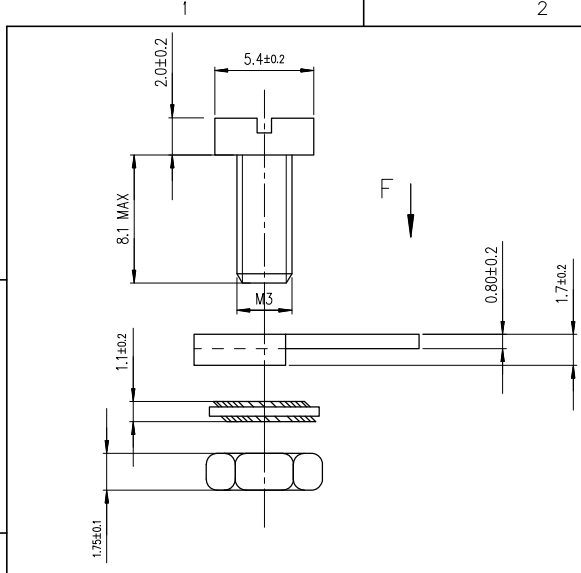

Copyright FcJ
FCJ

PLATING : zinc

SCREW - BOTH HEAD TYPES ALLOWED PER LOT

PART NUMBER	PACKAGING	A	B
86303425*	per 100 pieces	12.50	14.30
863034252	per 2 pieces	12.50	14.30
86303426*	per 100 pieces	15.40	17.10
863034262	per 2 pieces	15.40	17.10

www.fciconnect.com		surface ISO 1302	tolerance std ISO 406 ISO 1101	projection mm	size A3	Scale 5
Dr JARRY 1997/06/11		TOLERANCES UNLESS OTHERWISE SPECIFIED		European Views		
Eng FONTENEAU 1997/06/11		ANGULAR	0.X	±0.1	ECN ELX-H-011693	
Chr ABHILASH 2010/02/24		LINEAR	0.XX	±0.1	Spec ref -	
Appr SUDHIR 2010/02/24		Product family		D-SUB		
FCJ title LEVER LOCKS FEMELLE		catalog no		01-8655-0707		Rev. H
				CUSTOMER		sheet 1 of 1