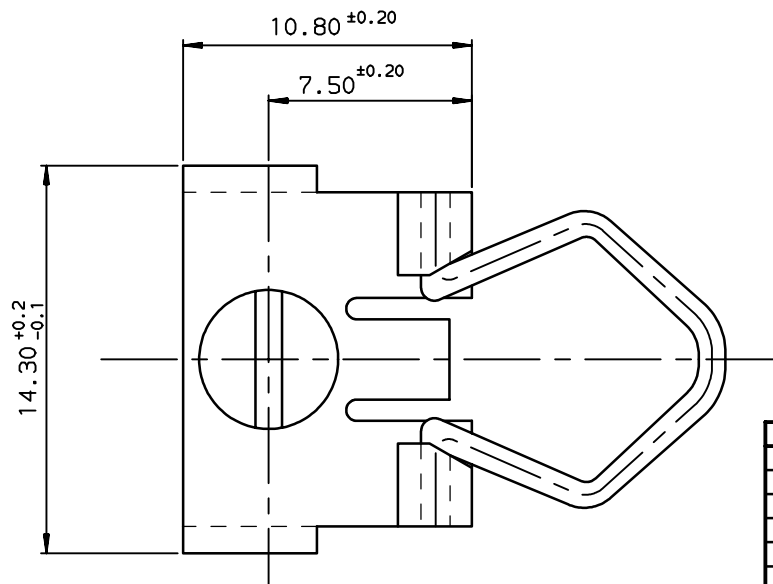

PACKAGING : per 100 pieces .

PART NUMBER: 8655-2096

European Views

www.fciconnect.com		surface ISO 1302	tolerance std ISO 406 ISO 1101	projection 1st angle	mm
TOLERANCES UNLESS OTHERWISE SPECIFIED					
Dr	JOUBERT	1997/02/19	0.X	±0.1	size
Eng	PESSON	1997/02/19	0.XX	±0.1	A3
Chr	FONTENEAU	1997/02/19	0.XX' ±2'	±0.1	Scale
Appr	LEGARE	1997/02/19	Product family	D-SUB	5
				ECN	LS06-0097
				Spec ref	-
<b>LEVER LOCKS MALE</b> (SHELL SIZE 09 15 25 37 )					Rev. B
catalog no					C01-8655-1502
CUSTOMER					sheet 1 of 1