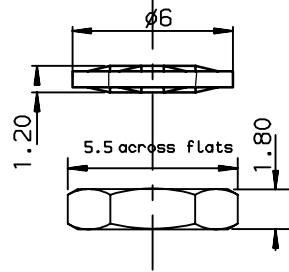

PACKAGING : per 100 pieces .

PART NUMBER: 8655-2096

European Views

www.fciconnect.com		surface ISO 1302	tolerance std ISO 406 ISO 1101	projection 1st angle	mm
TOLERANCES UNLESS OTHERWISE SPECIFIED					
Dr	JOUBERT	1997/02/19	0.X	±0.1	size
Eng	PESSON	1997/02/19	0.XX	±0.1	A3
Chr	FONTENEAU	1997/02/19	0.XX' ±2'	±0.1	Scale
Appr	LEGARE	1997/02/19	Product family	D-SUB	5
				ECN	LS06-0097
				Spec ref	-
<b>LEVER LOCKS MALE</b> (SHELL SIZE 09 15 25 37 )					Rev. B
catalog no					C01-8655-1502
CUSTOMER					sheet 1 of 1