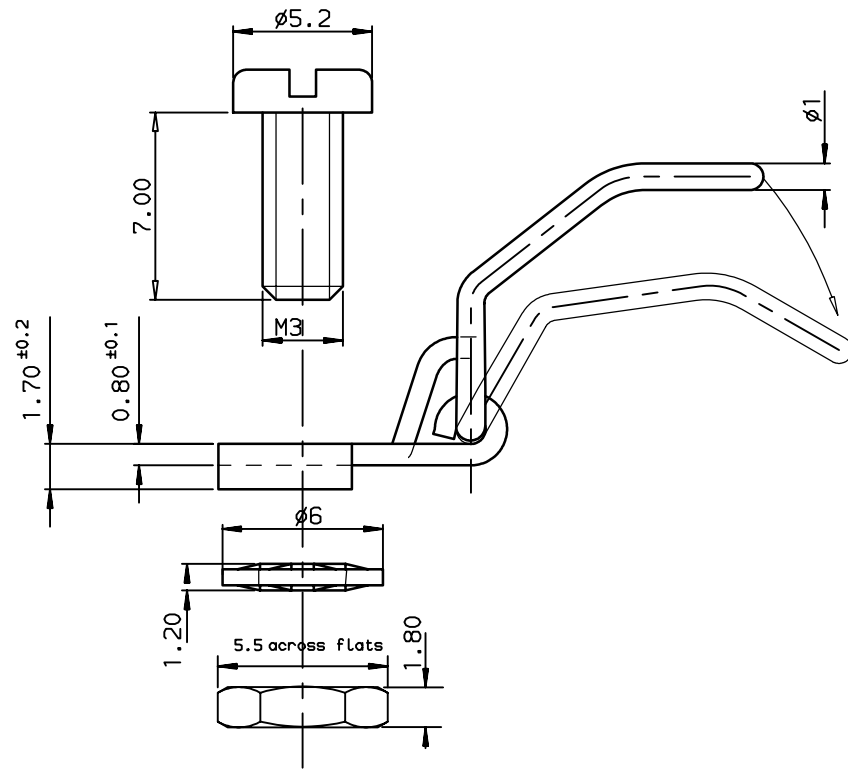

PACKAGING : per 100 pieces .

PART NUMBER: 8655-2096

European Views

www.fciconnect.com		surface ISO 1302	tolerance std ISO 406 ISO 1101	projection 1st angle	mm
TOLERANCES UNLESS OTHERWISE SPECIFIED					
Dr	JOUBERT	1997/02/19	0.X	±0.1	size
Eng	PESSON	1997/02/19	0.XX	±0.1	A3
Chr	FONTENEAU	1997/02/19	0.XX' ±2'	±0.1	Scale
Appr	LEGARE	1997/02/19	Product family	D-SUB	5
				ECN	LS06-0097
				Spec ref	-
<b>LEVER LOCKS MALE</b> (SHELL SIZE 09 15 25 37 )					Rev. B
catalog no					C01-8655-1502
CUSTOMER					sheet 1 of 1