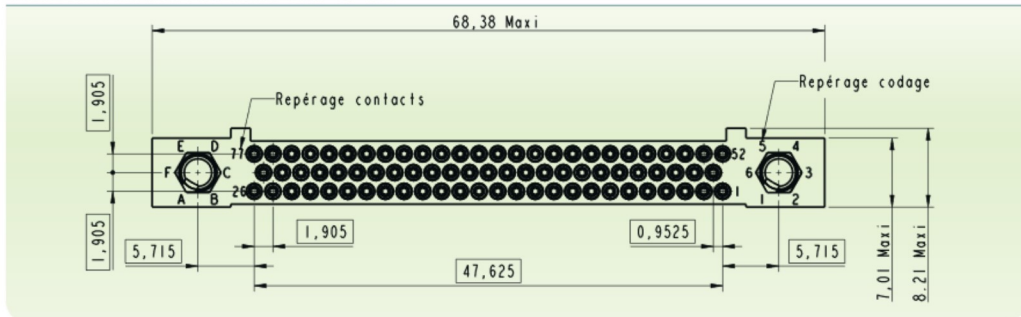

DRAWINGS SECTION

MOTHER BOARD HDAS E 77 YD-000

77
Please note that the dimensions on this page highlight a configuration with 77 contacts in 3 rows.

OVERALL DIMENSIONS HDAS E 77 YD-000

DAUGHTER BOARD HDAS F 77 YC-000

OVERALL DIMENSIONS HDAS F 77 YC-000